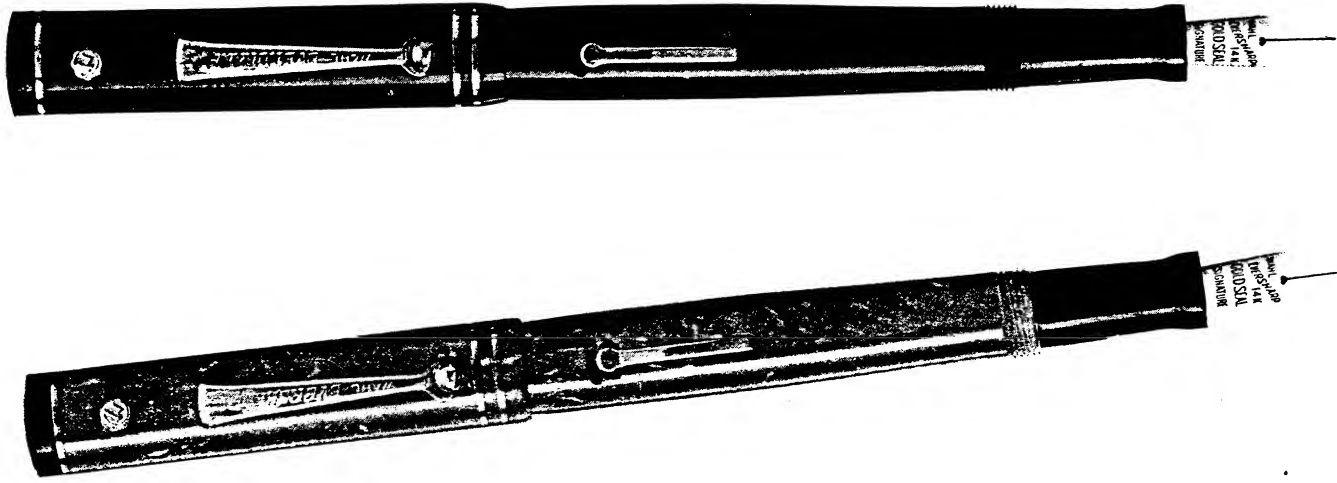

WAHL-EVERSHARP
Personal-Point
FOUNTAIN PENS

For those who desire style, quality and appearance in a fountain pen, and at the same time prefer a thinner barrel, we offer these *Personal-Point Pens*. All mountings are gold-filled with two narrow bands around cap. The Gold Seal of quality appears on each one just above the exclusive roller clip. Each pen is fitted with No. 4 Gold Seal Interchangeable nib, in a choice of fourteen points. The Interchangeable nib feature makes it possible for the customer to select any one of these fourteen nibs in any one of the different colors.

- No. 8413C - CORAL
  Code: SPUNB *List Price:* $5.00
- No. 8410C - JET BLACK
  Code: UKOLS *List Price:* $5.00
- No. 8409C - RED
  Code: SPOMY *List Price:* $5.00
- No. 8406C - EBONY BLACK
  Code: SPOHT *List Price:* $5.00

8413C-4013C

COMBINATION SETS

1. Pen No. 8413C CORAL *List Price:* $8.50
   - Pen No. 8410C JET BLACK *List Price:* $8.50
   - Pencil No. 4010C *List Price:* $8.50
2. *Packed in Attractive Gift Boxes.*

See opposite page for additional sets.

8413 C

8409 C